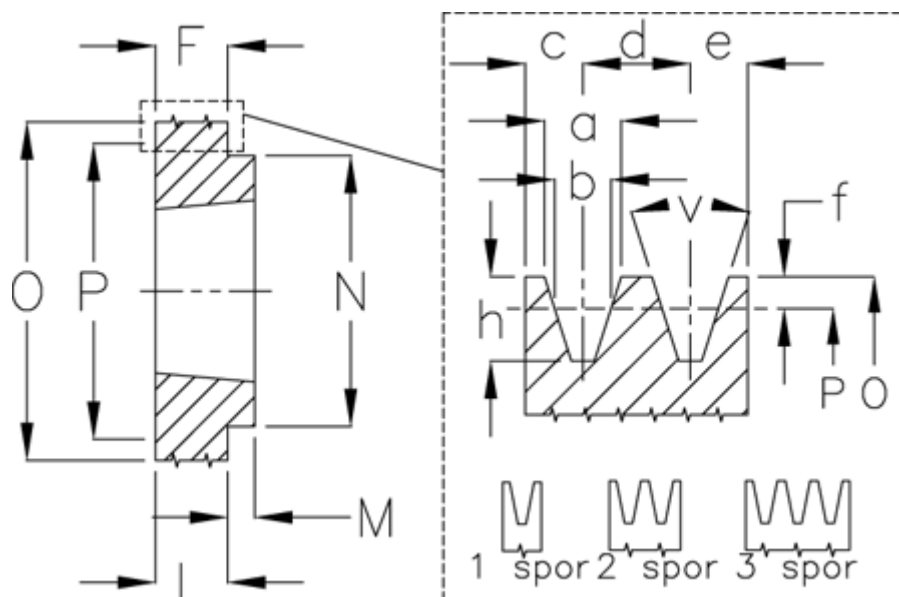

Article number: 604113017001

Description: V-belt pulley SPZ 170/1 TL1610

Measures

a	= 9.7	For bush	= 1610	P	= 170
b	= 8.5	h	= 11.0	Type	= SPZ
Bush ζ max	= 42	J	= -	v	= 38 grader
c	= 8.0	L	= 25		
d	= 12.0	m	= 9		
e	= 8.0	N	= 92		
f	= 2.0	Number of ribs	= 1		
F	= 16	O	= 174.0		